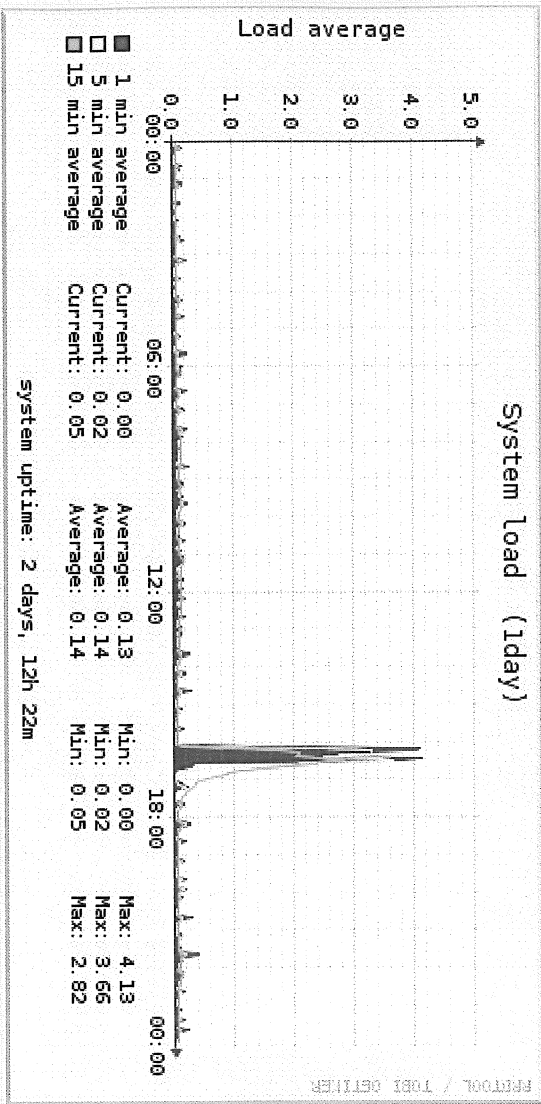

Babies, Frank

From: monitorix@frank-pczW0712.desy.de
Sent: Freitag, 21. März 2014 00:00
To: Babies, Frank
Subject: Monitorix: 'daily' Report

Host:

localhost

daily

System load average and usage

Kernel usage per processor

LM-Sensors and GPU temperatures

Filesystem usage and I/O activity

Filesystems usage (1day)

Cur: 47.7% Avg: 47.7% Min: 47.7% Max: 47.7%
 Cur: 0.0% Avg: 0.0% Min: 0.0% Max: 0.0%

Disk I/O activity (1day)

Time spent in I/O activity (1day)