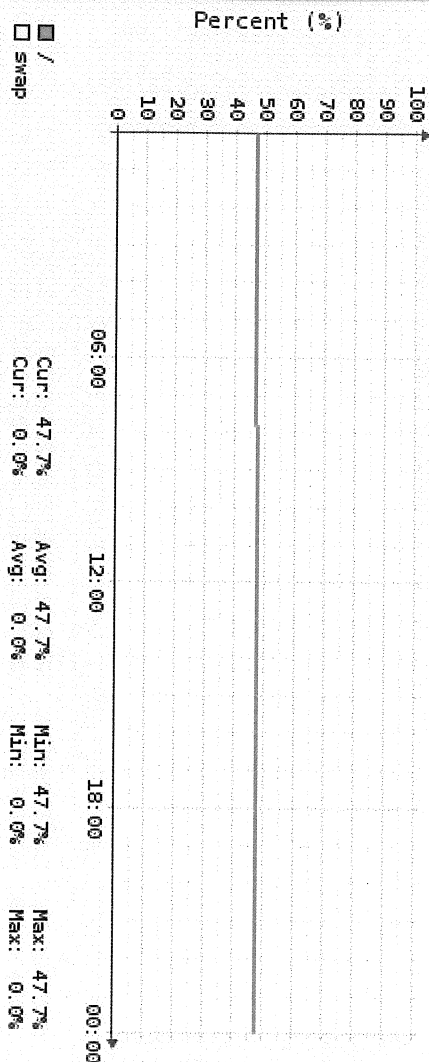

Babies, Frank

From: monitorix@frank-pczW0712.desy.de
Sent: Freitag, 21. März 2014 00:00
To: Babies, Frank
Subject: Monitorix: 'daily' Report

Host:

localhost

daily

System load average and usage

Kernel usage per processor

LM-Sensors and GPU temperatures

Filesystem usage and I/O activity

Filesystems usage (1day)

Cur: 47.7% Avg: 47.7% Min: 47.7% Max: 47.7%
 Cur: 0.0% Avg: 0.0% Min: 0.0% Max: 0.0%

Disk I/O activity (1day)

Time spent in I/O activity (1day)