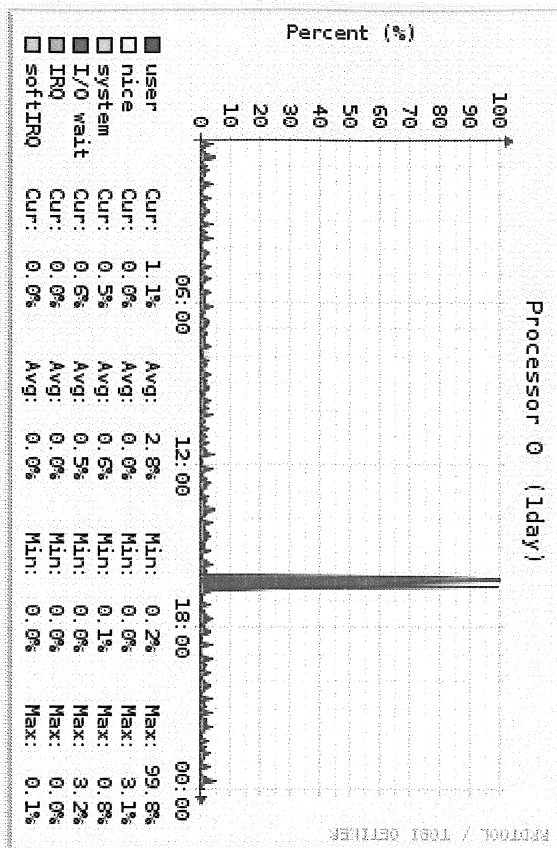

Babies, Frank

From: monitorix@frank-pczW0712.desy.de
Sent: Freitag, 21. März 2014 00:00
To: Babies, Frank
Subject: Monitorix: 'daily' Report

Host:

localhost

daily

System load average and usage

Kernel usage per processor

LM-Sensors and GPU temperatures

Filesystem usage and I/O activity

Filesystems usage (1day)

Cur: 47.7% Avg: 47.7% Min: 47.7% Max: 47.7%
 Cur: 0.0% Avg: 0.0% Min: 0.0% Max: 0.0%

Disk I/O activity (1day)

Time spent in I/O activity (1day)