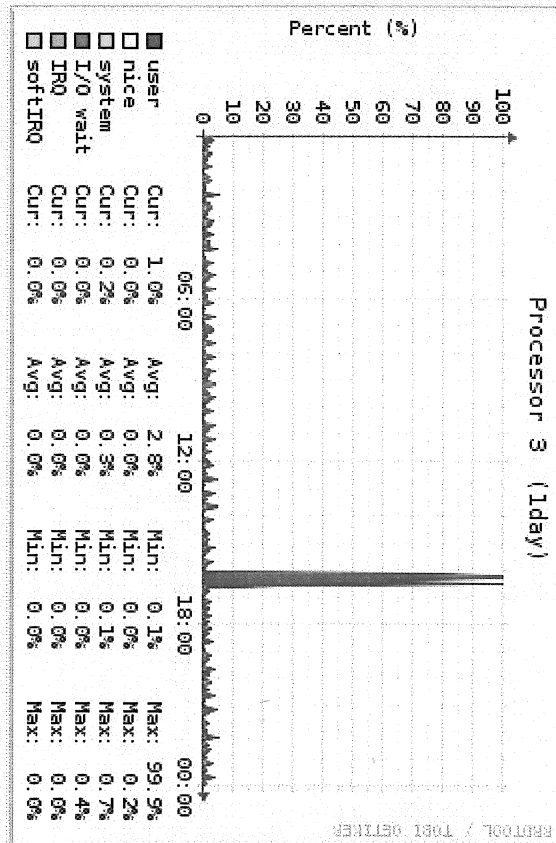

Babies, Frank

From: monitorix@frank-pczW0712.desy.de
Sent: Freitag, 21. März 2014 00:00
To: Babies, Frank
Subject: Monitorix: 'daily' Report

Host:

localhost

daily

System load average and usage

Kernel usage per processor

LM-Sensors and GPU temperatures

Filesystem usage and I/O activity

Filesystems usage (1day)

Cur: 47.7% Avg: 47.7% Min: 47.7% Max: 47.7%
 Cur: 0.0% Avg: 0.0% Min: 0.0% Max: 0.0%

Disk I/O activity (1day)

Time spent in I/O activity (1day)