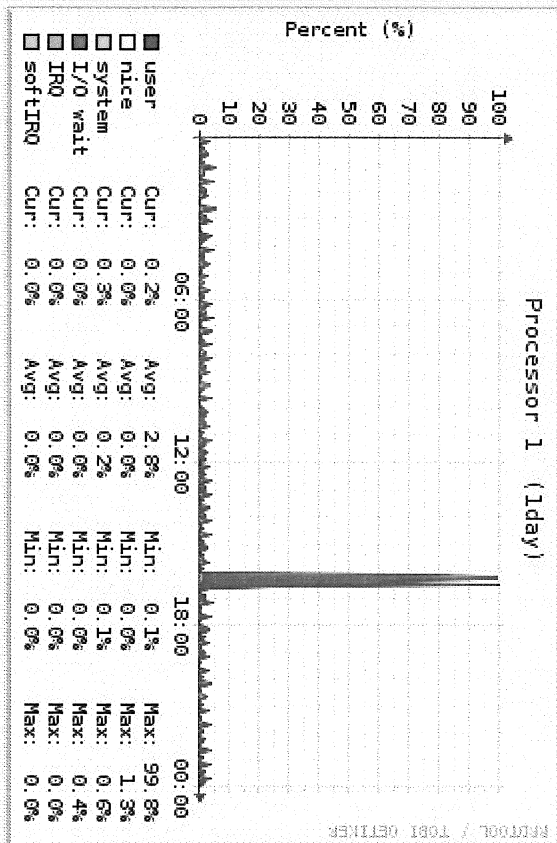

Babies, Frank

From: monitorix@frank-pczW0712.desy.de
Sent: Freitag, 21. März 2014 00:00
To: Babies, Frank
Subject: Monitorix: 'daily' Report

Host:

localhost

daily

System load average and usage

Kernel usage per processor

LM-Sensors and GPU temperatures

Filesystem usage and I/O activity

Filesystems usage (1day)

Cur: 47.7% Avg: 47.7% Min: 47.7% Max: 47.7%
 Cur: 0.0% Avg: 0.0% Min: 0.0% Max: 0.0%

Disk I/O activity (1day)

Time spent in I/O activity (1day)