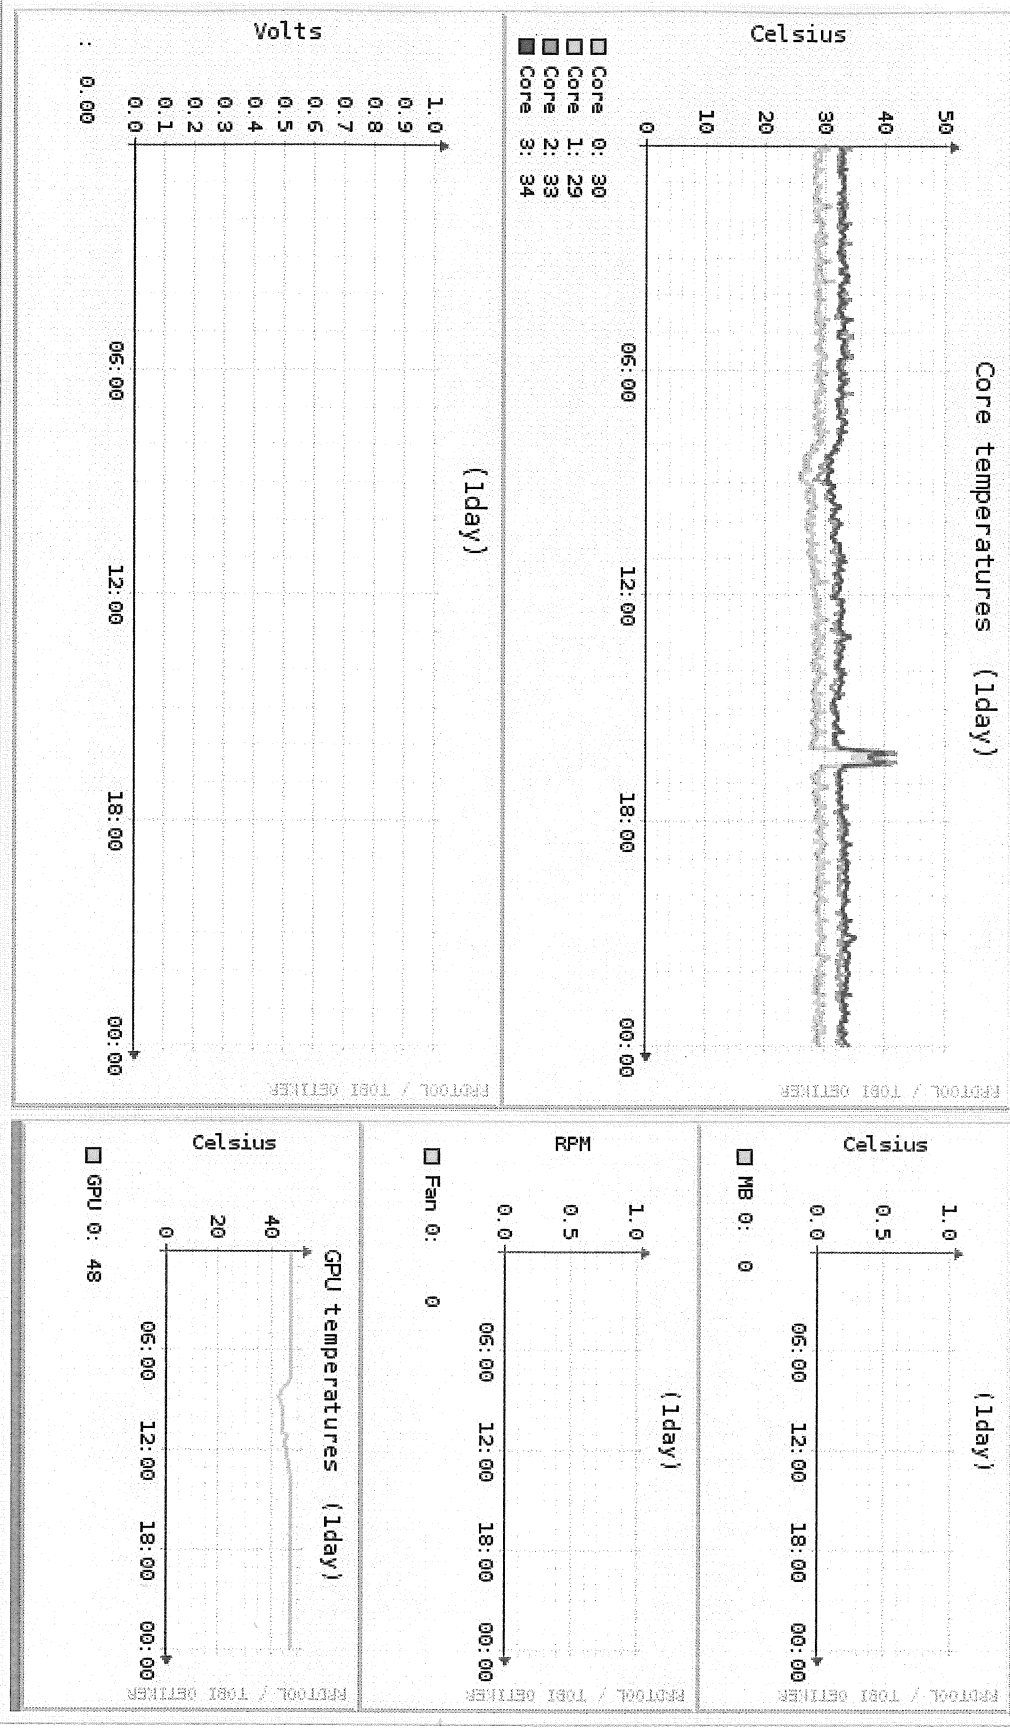

Babies, Frank

From: monitorix@frank-pczW0712.desy.de
Sent: Freitag, 21. März 2014 00:00
To: Babies, Frank
Subject: Monitorix: 'daily' Report

Host:

localhost

daily

System load average and usage

Kernel usage per processor

LM-Sensors and GPU temperatures

Filesystem usage and I/O activity

Filesystems usage (1day)

Cur: 47.7% Avg: 47.7% Min: 47.7% Max: 47.7%
 Cur: 0.0% Avg: 0.0% Min: 0.0% Max: 0.0%

Disk I/O activity (1day)

Time spent in I/O activity (1day)