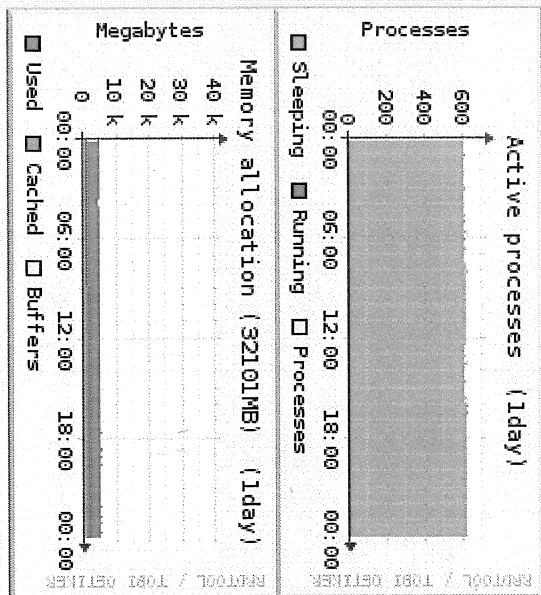

Babies, Frank

From: monitorix@frank-pczW0712.desy.de
Sent: Freitag, 21. März 2014 00:00
To: Babies, Frank
Subject: Monitorix: 'daily' Report

Host:

localhost

daily

System load average and usage

Kernel usage per processor

LM-Sensors and GPU temperatures

Filesystem usage and I/O activity

Filesystems usage (1day)

Cur: 47.7% Avg: 47.7% Min: 47.7% Max: 47.7%
 Cur: 0.0% Avg: 0.0% Min: 0.0% Max: 0.0%

Disk I/O activity (1day)

Time spent in I/O activity (1day)