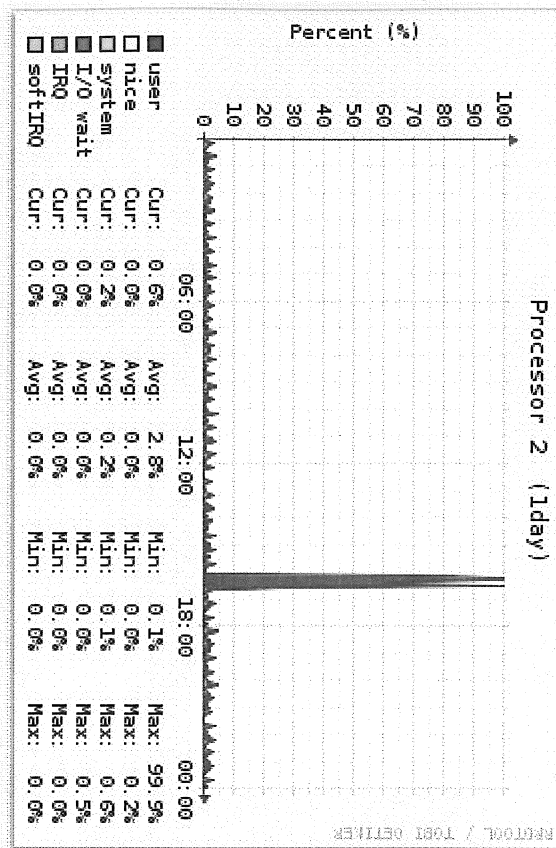

Babies, Frank

From: monitorix@frank-pczW0712.desy.de
Sent: Freitag, 21. März 2014 00:00
To: Babies, Frank
Subject: Monitorix: 'daily' Report

Host:

localhost

daily

System load average and usage

Kernel usage per processor

LM-Sensors and GPU temperatures

Filesystem usage and I/O activity

Filesystems usage (1day)

Cur: 47.7% Avg: 47.7% Min: 47.7% Max: 47.7%
 Cur: 0.0% Avg: 0.0% Min: 0.0% Max: 0.0%

Disk I/O activity (1day)

Time spent in I/O activity (1day)